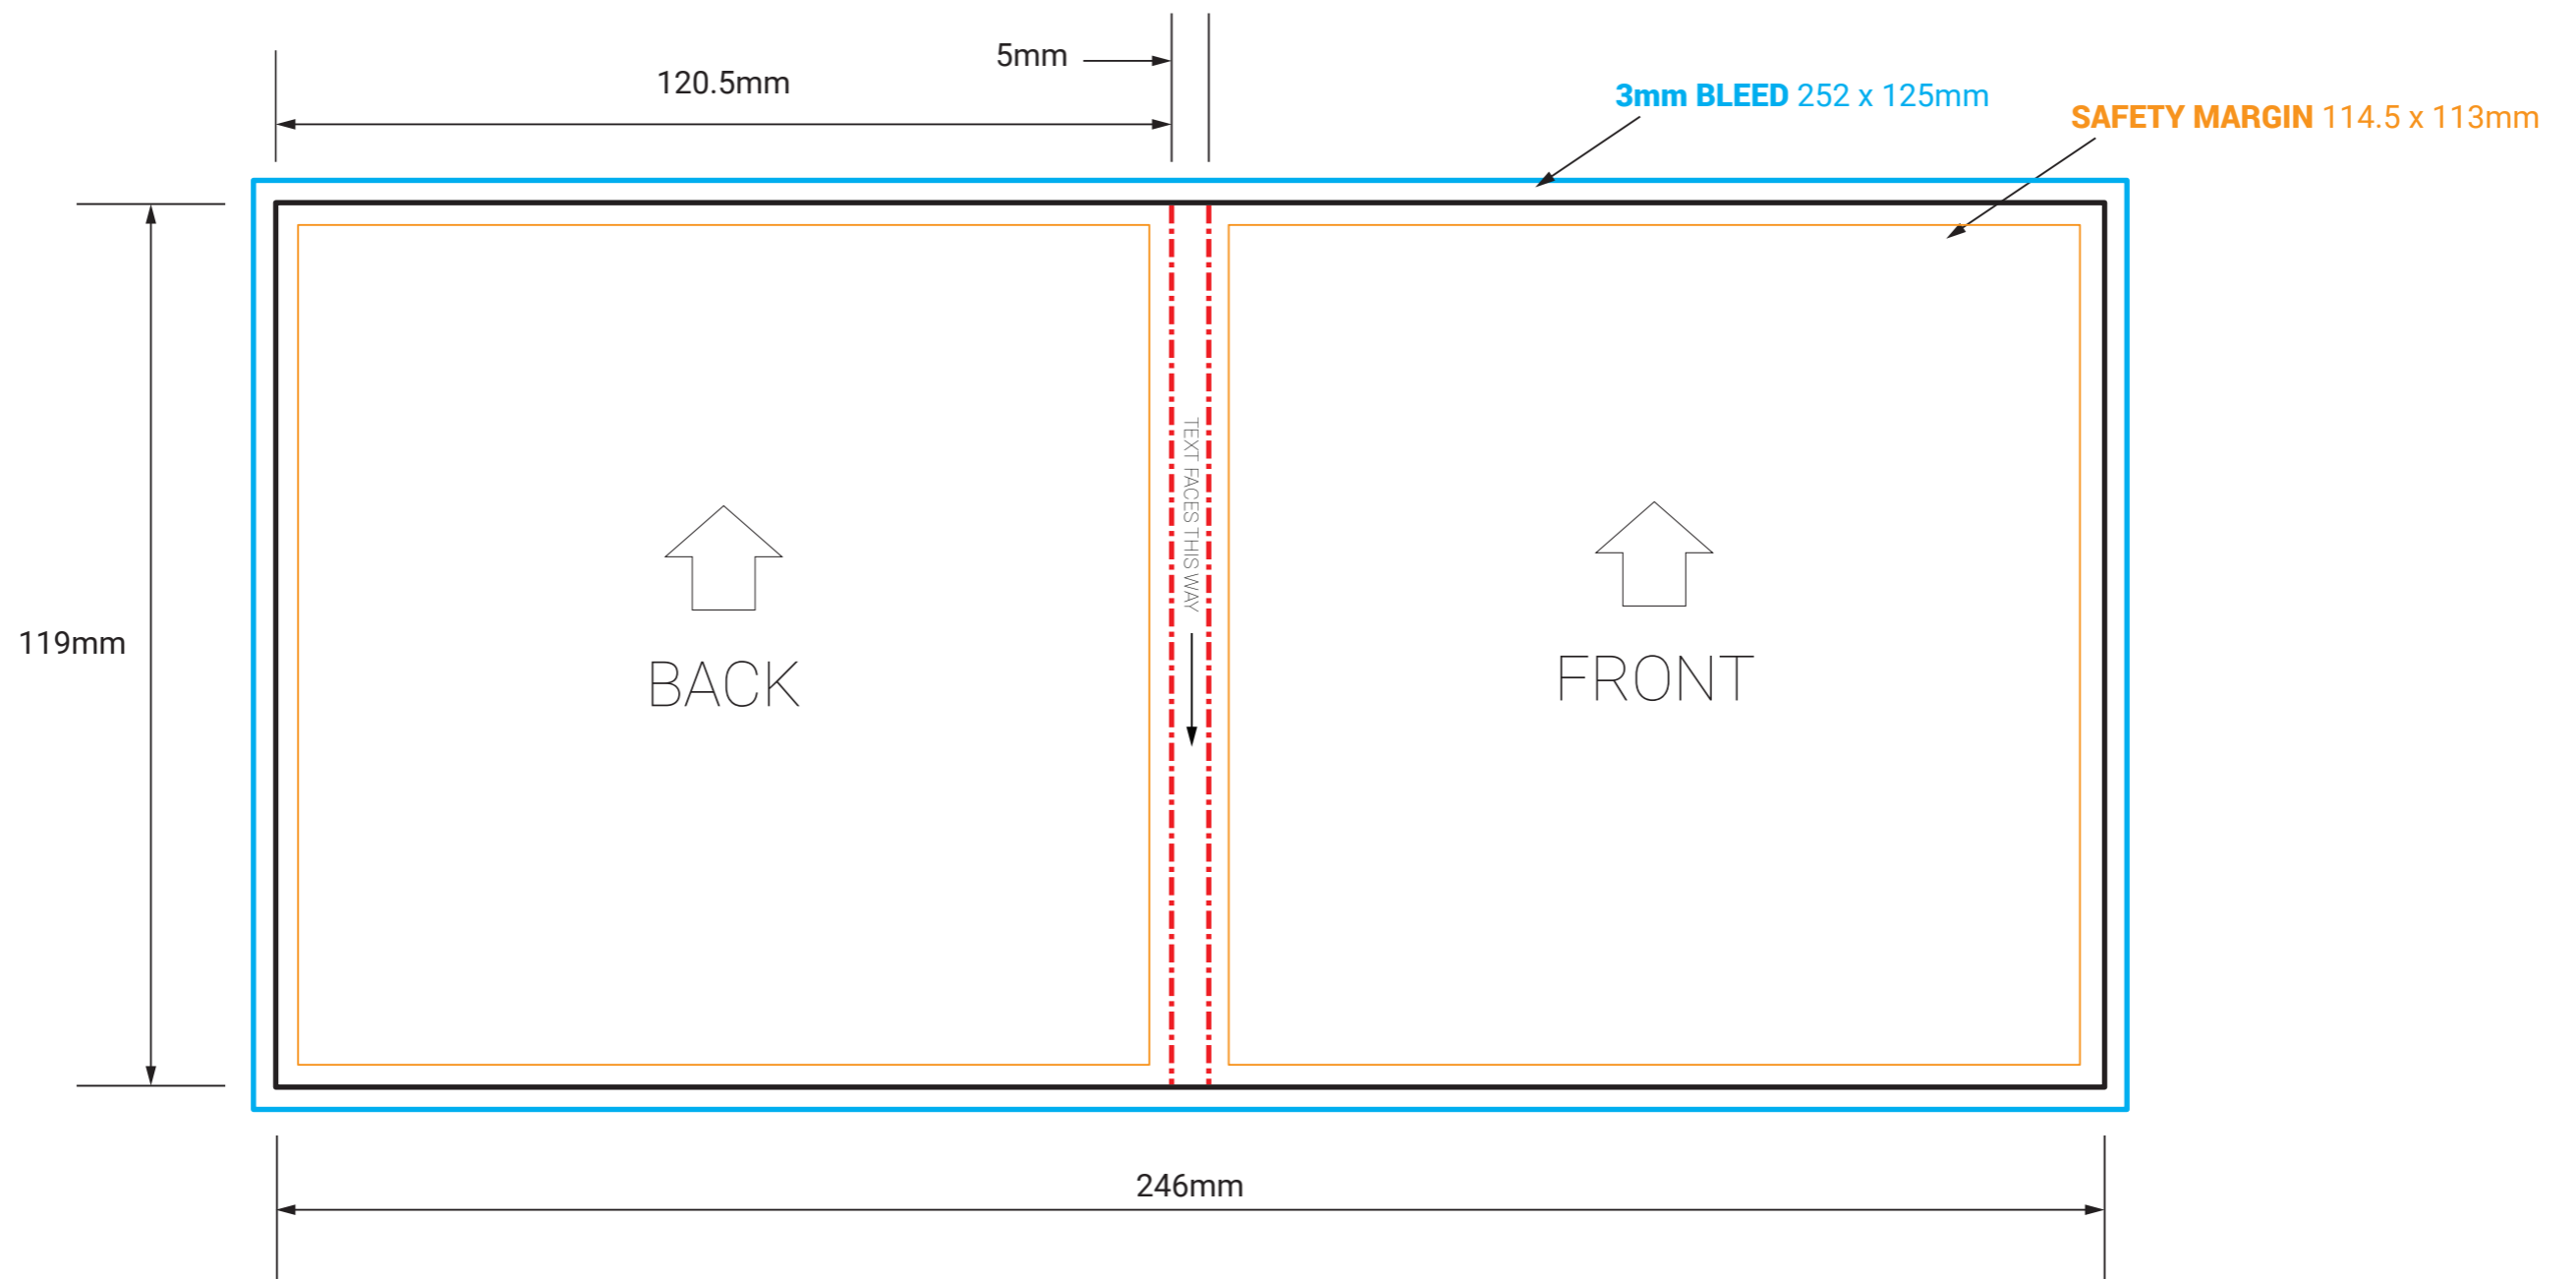

# CD MAILER SLICK - OUTSIDE

**!** DO NOT INCLUDE THE TEMPLATE OR ANY OTHER NON-PRINT INFO IN THE FINAL PRINT READY PDF ART FILE.

**IMPORTANT**

- IMPORTANT INFO SHOULD MUST BE INSIDE SAFETY MARGINS
- FINAL ART MUST HAVE 3MM BLEED ON EACH CUT EDGE
- FINAL ART MUST BE CMYK AND 300 DPI
- PLEASE OUTLINE ALL FONTS
- SAVE ART AS PRINT READY PDF (Acrobat 6.0 (PDF 1.5) or higher)

-  CUT
-  FOLD
-  BLEED
-  SAFETY
-  TRAY