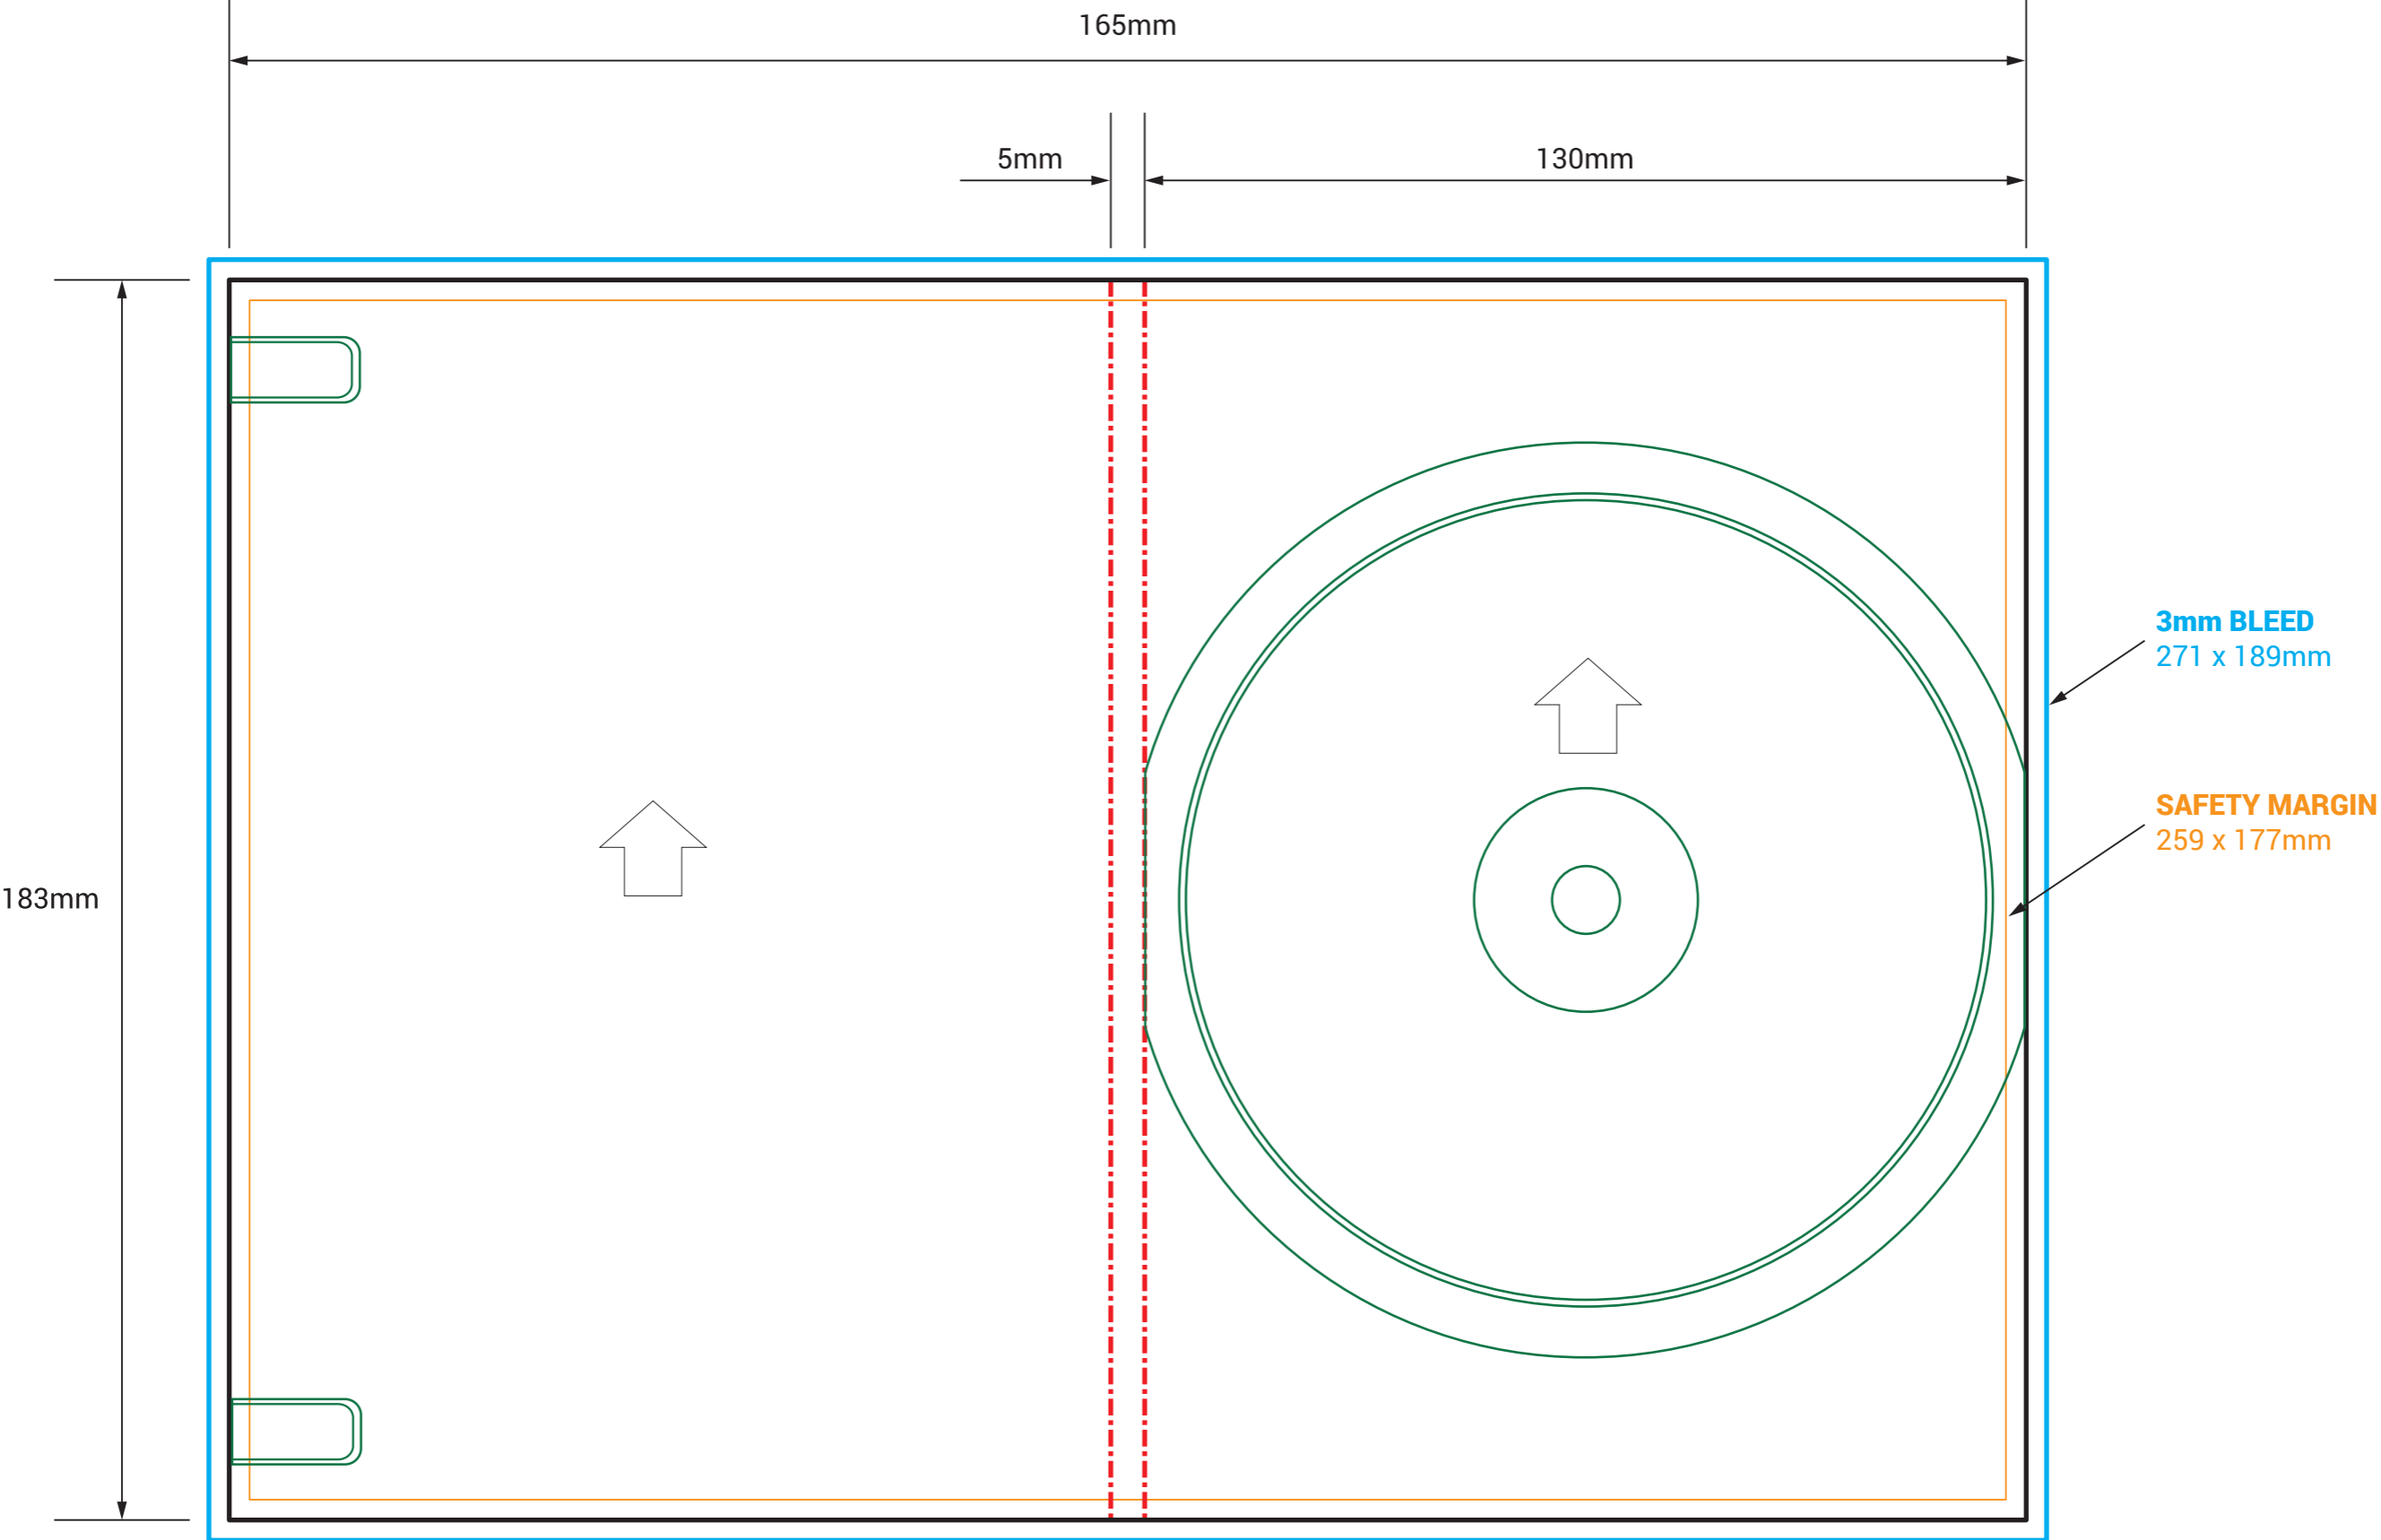

DVD SLICK SLIM - OUTSIDE

! DO NOT INCLUDE THE TEMPLATE OR ANY OTHER NON-PRINT INFO IN THE FINAL PRINT READY PDF ART FILE.

IMPORTANT

- IMPORTANT INFO SHOULD MUST BE INSIDE **SAFETY MARGINS**
- FINAL ART MUST HAVE **3MM BLEED** ON EACH CUT EDGE
- FINAL ART MUST BE CMYK AND 300 DPI
- PLEASE OUTLINE ALL FONTS
- SAVE ART AS PRINT READY PDF (Acrobat 6.0 (PDF 1.5) or higher)

DVD SLICK SLIM - INSIDE

! DO NOT INCLUDE THE TEMPLATE OR ANY OTHER NON-PRINT INFO IN THE FINAL PRINT READY PDF ART FILE.

THIS TEMPLATE IS 1:1 SCALE

EMAIL: PRINT@IMPLANT.COM.AU
PH: 1300 79 78 78

IMPORTANT

- IMPORTANT INFO SHOULD MUST BE INSIDE SAFETY MARGINS
- FINAL ART MUST HAVE 3MM BLEED ON EACH CUT EDGE
- FINAL ART MUST BE CMYK AND 300 DPI
- PLEASE OUTLINE ALL FONTS
- SAVE ART AS PRINT READY PDF (Acrobat 6.0 (PDF 1.5) or higher)

- CUT
- - - FOLD
- BLEED
- SAFETY
- TRAY / BOOKLET CLIPS