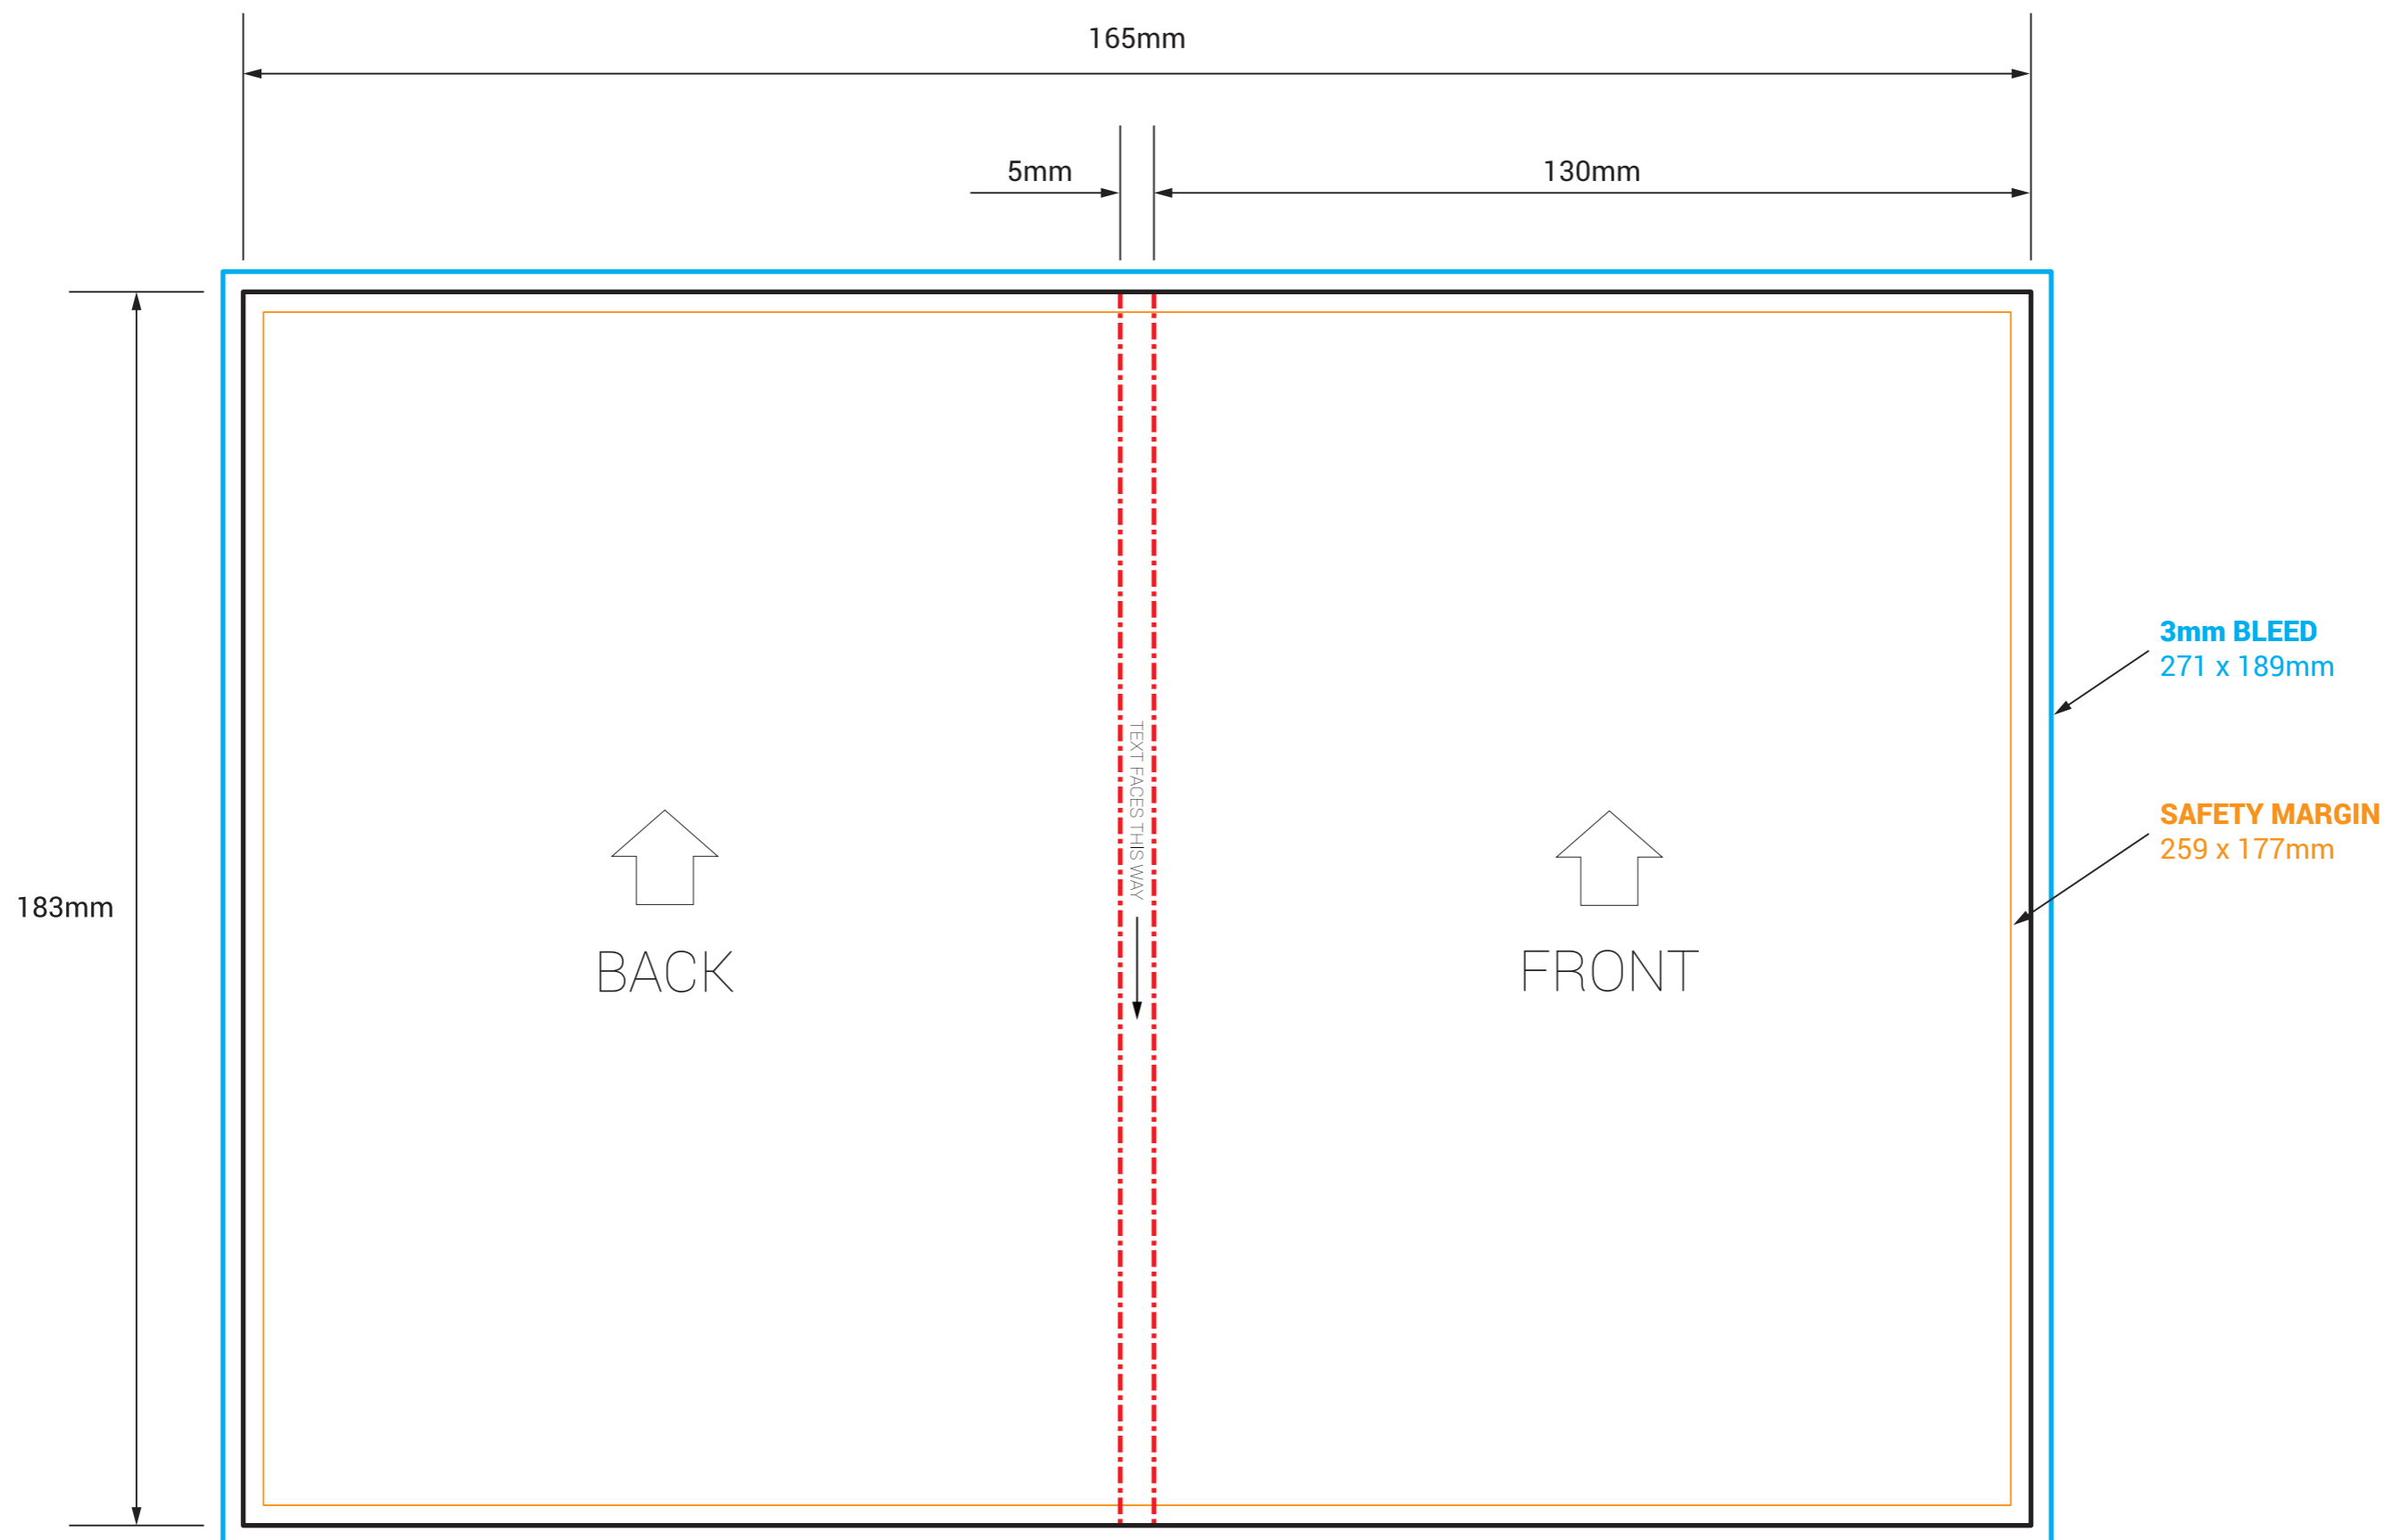

DVD SLICK SLIM - OUTSIDE

! DO NOT INCLUDE THE TEMPLATE OR ANY OTHER NON-PRINT INFO IN THE FINAL PRINT READY PDF ART FILE.

IMPORTANT

- IMPORTANT INFO SHOULD MUST BE INSIDE **SAFETY MARGINS**
- FINAL ART MUST HAVE **3MM BLEED** ON EACH CUT EDGE
- FINAL ART MUST BE CMYK AND 300 DPI
- PLEASE OUTLINE ALL FONTS
- SAVE ART AS PRINT READY PDF (Acrobat 6.0 (PDF 1.5) or higher)

DVD SLICK SLIM - INSIDE

! DO NOT INCLUDE THE TEMPLATE OR ANY OTHER NON-PRINT INFO IN THE FINAL PRINT READY PDF ART FILE.

THIS TEMPLATE IS 1:1 SCALE

EMAIL: PRINT@IMPLANT.COM.AU
PH: 1300 79 78 78

IMPORTANT

- IMPORTANT INFO SHOULD MUST BE INSIDE SAFETY MARGINS
- FINAL ART MUST HAVE 3MM BLEED ON EACH CUT EDGE
- FINAL ART MUST BE CMYK AND 300 DPI
- PLEASE OUTLINE ALL FONTS
- SAVE ART AS PRINT READY PDF (Acrobat 6.0 (PDF 1.5) or higher)

- CUT
- - - FOLD
- BLEED
- SAFETY
- TRAY / BOOKLET CLIPS