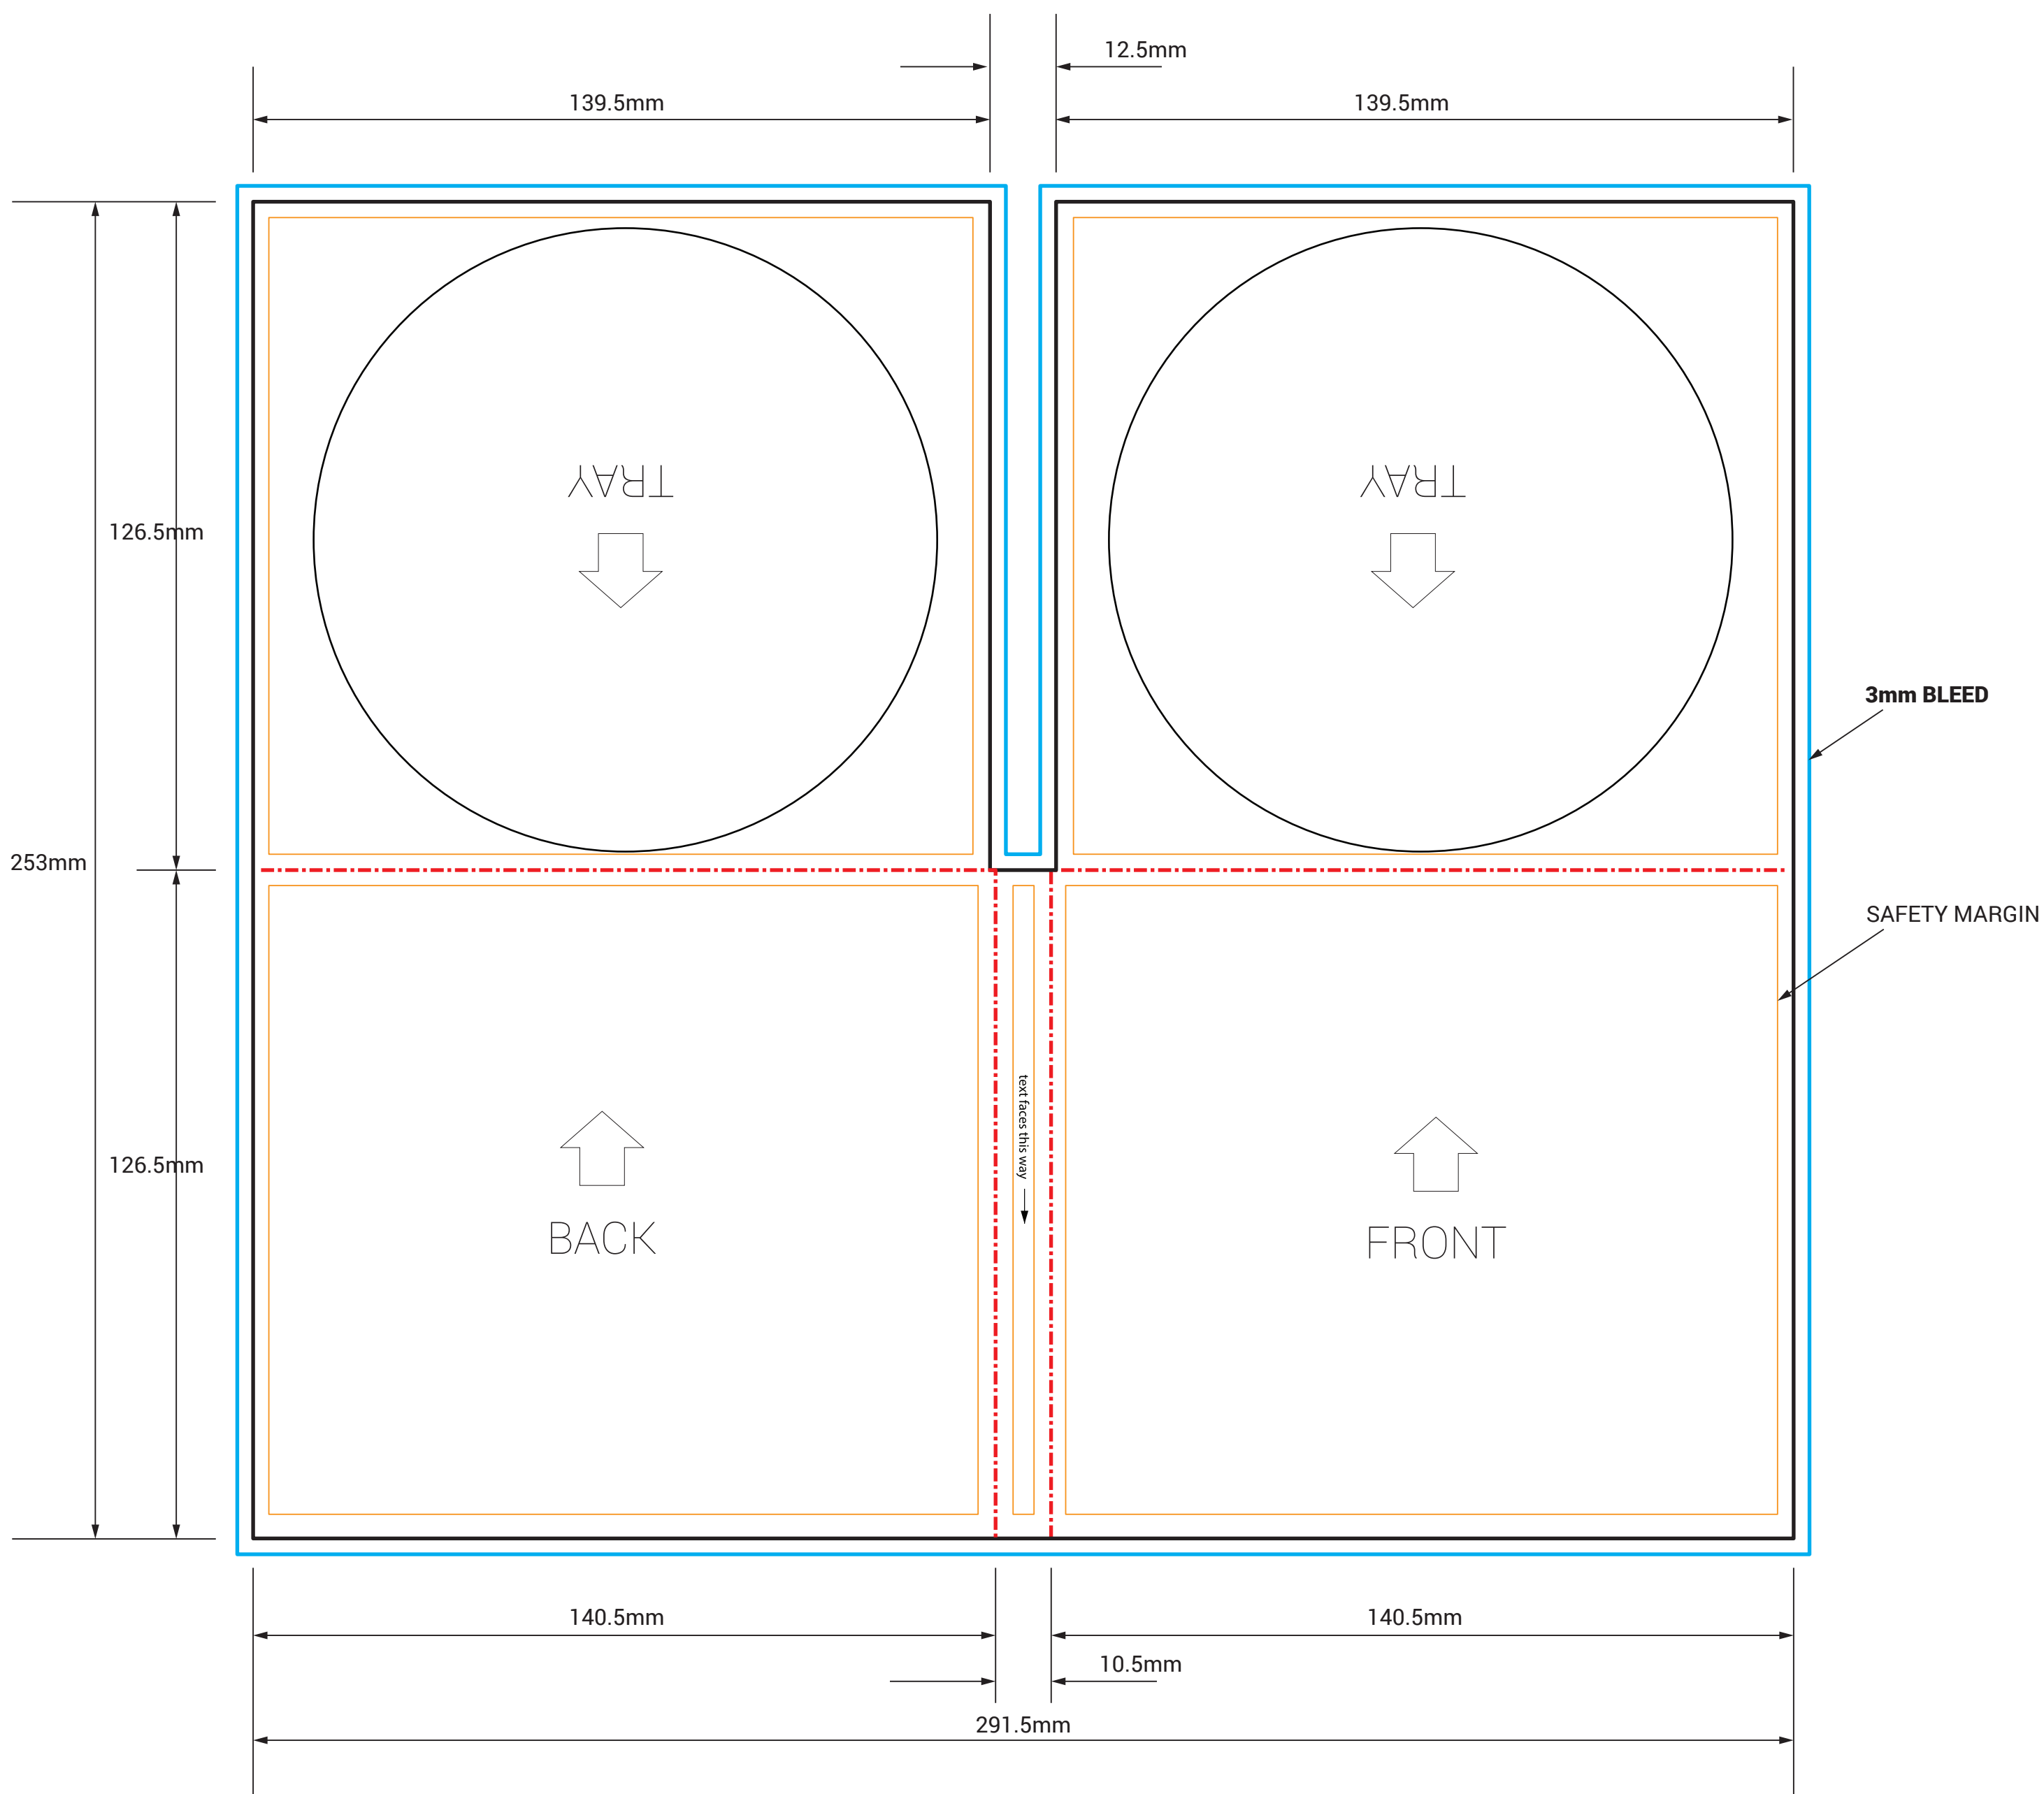

4 PANEL DIGICASE - 2 TRAYS

BLEED
(297.5 x 259mm)

CUT
(291.5 x 253mm)

SAFETY MARGIN
(285.5 x 247mm)

**DO NOT INCLUDE THE TEMPLATE
OR ANY EXTRA NON-PRINT INFO
IN THE FINAL PRINT READY PDF ART FILE.**