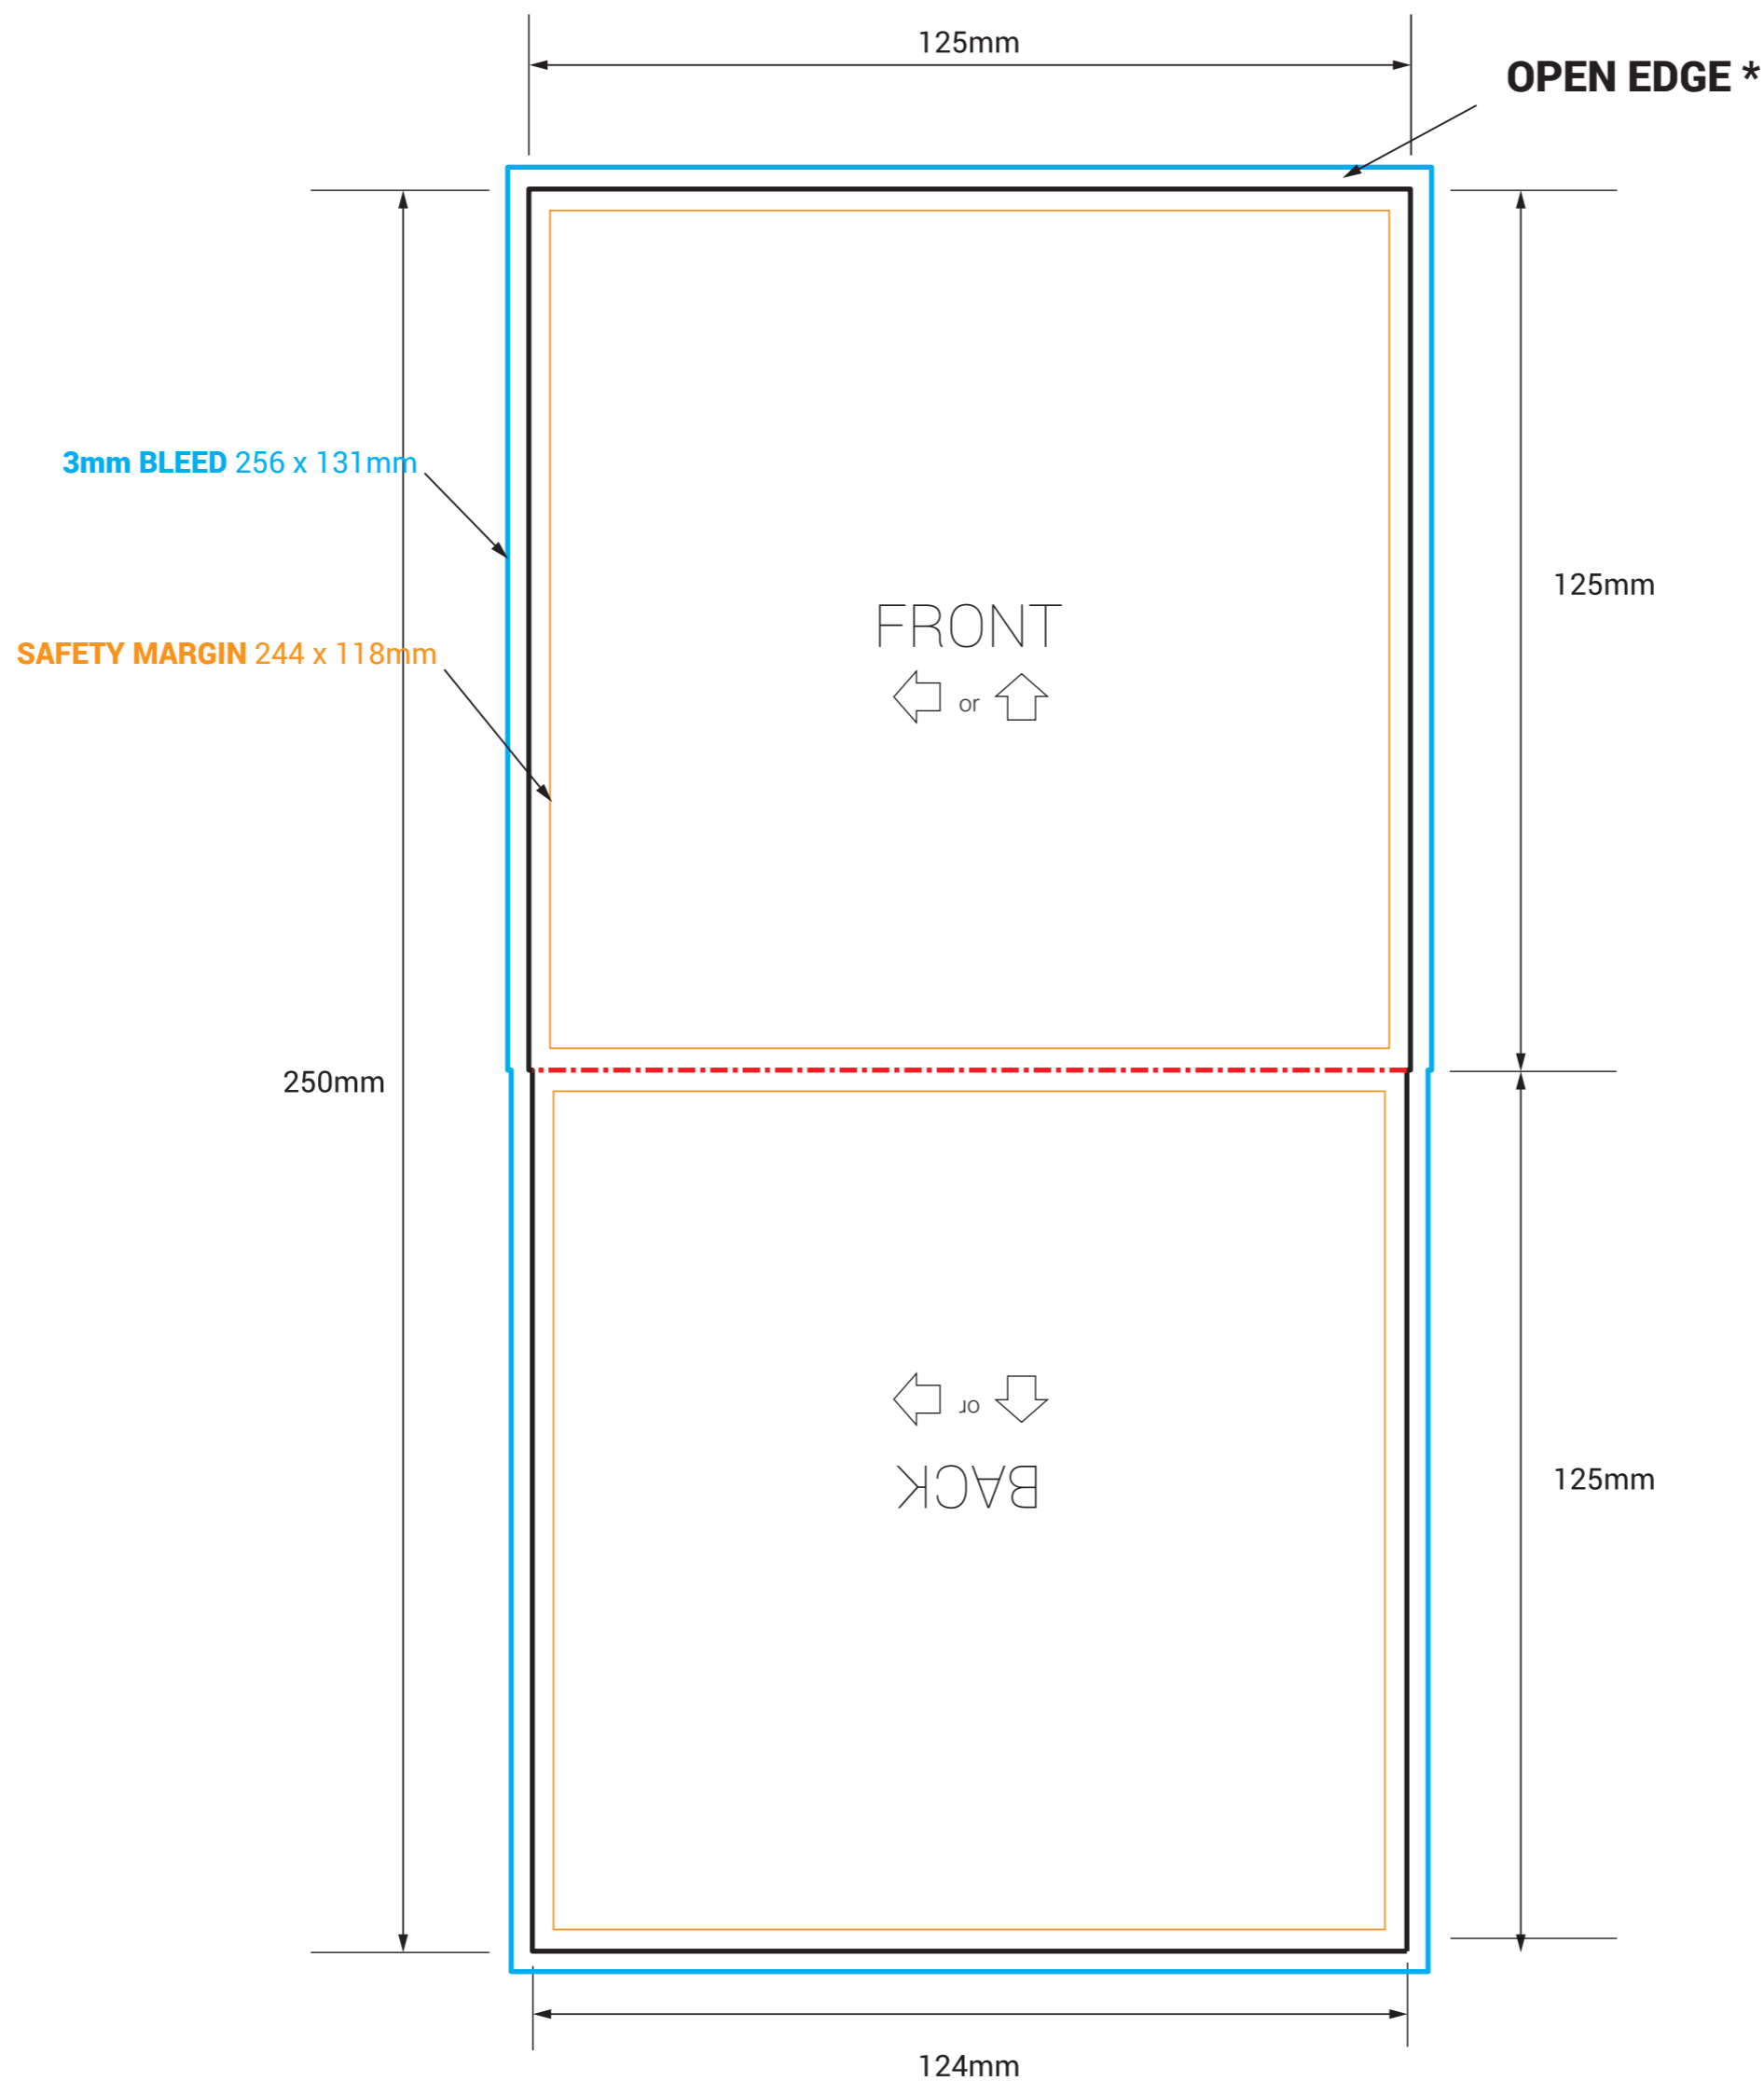

CARDSLEEVE

*Orient artwork based on opening preference

! DO NOT INCLUDE THE TEMPLATE OR ANY OTHER NON-PRINT INFO IN THE FINAL PRINT READY PDF ART FILE.

IMPORTANT

- IMPORTANT INFO SHOULD MUST BE INSIDE SAFETY MARGINS
- FINAL ART MUST HAVE 3MM BLEED ON EACH CUT EDGE
- FINAL ART MUST BE CMYK AND 300 DPI
- PLEASE OUTLINE ALL FONTS
- SAVE ART AS PRINT READY PDF (Acrobat 6.0 (PDF 1.5) or higher)