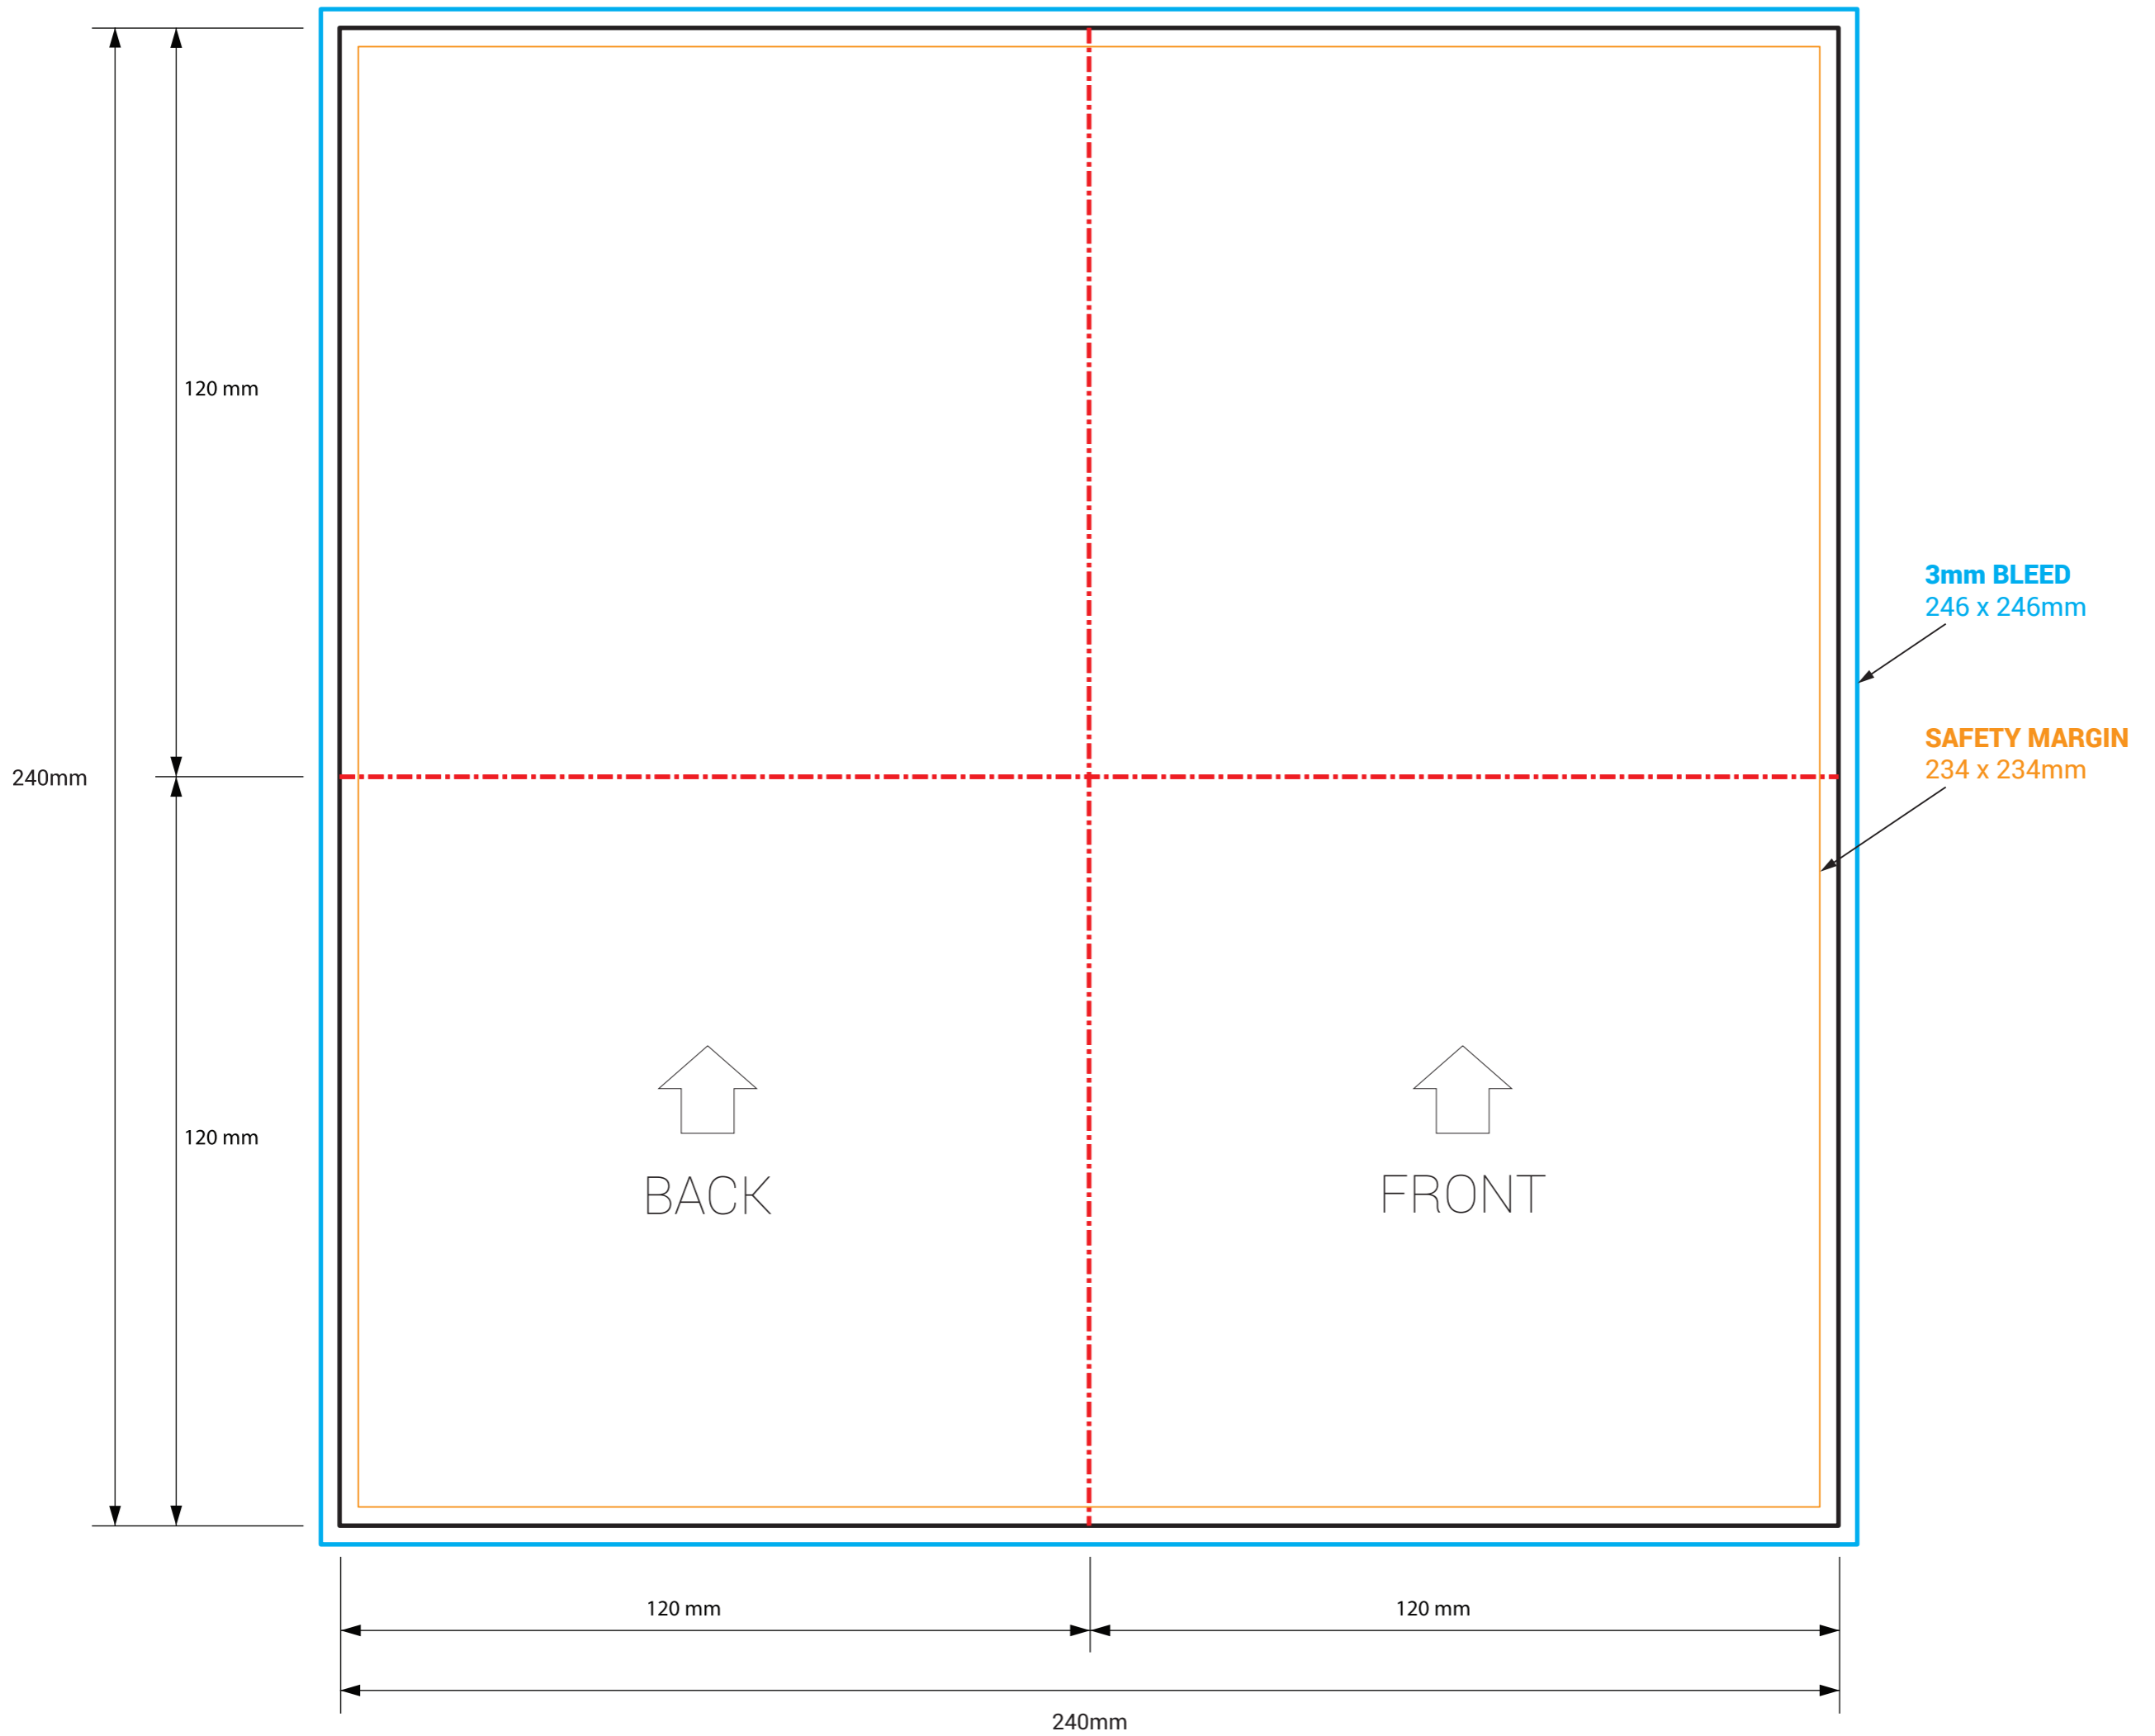

# 8 Page Booklet Poster Fold - Outside

**!** DO NOT INCLUDE THE TEMPLATE OR ANY OTHER NON-PRINT INFO IN THE FINAL PRINT READY PDF ART FILE.

**IMPORTANT**

- IMPORTANT INFO SHOULD MUST BE INSIDE SAFETY MARGINS
- FINAL ART MUST HAVE 3MM BLEED ON EACH CUT EDGE
- FINAL ART MUST BE CMYK AND 300 DPI
- PLEASE OUTLINE ALL FONTS
- SAVE ART AS PRINT READY PDF (Acrobat 6.0 (PDF 1.5) or higher)

# 8 Page Booklet Poster Fold - inside

**!** DO NOT INCLUDE THE TEMPLATE OR ANY OTHER NON-PRINT INFO IN THE FINAL PRINT READY PDF ART FILE.

**IMPORTANT**

- IMPORTANT INFO SHOULD MUST BE INSIDE SAFETY MARGINS
- FINAL ART MUST HAVE 3MM BLEED ON EACH CUT EDGE
- FINAL ART MUST BE CMYK AND 300 DPI
- PLEASE OUTLINE ALL FONTS
- SAVE ART AS PRINT READY PDF (Acrobat 6.0 (PDF 1.5) or higher)

- CUT
- - - FOLD
- BLEED
- SAFETY