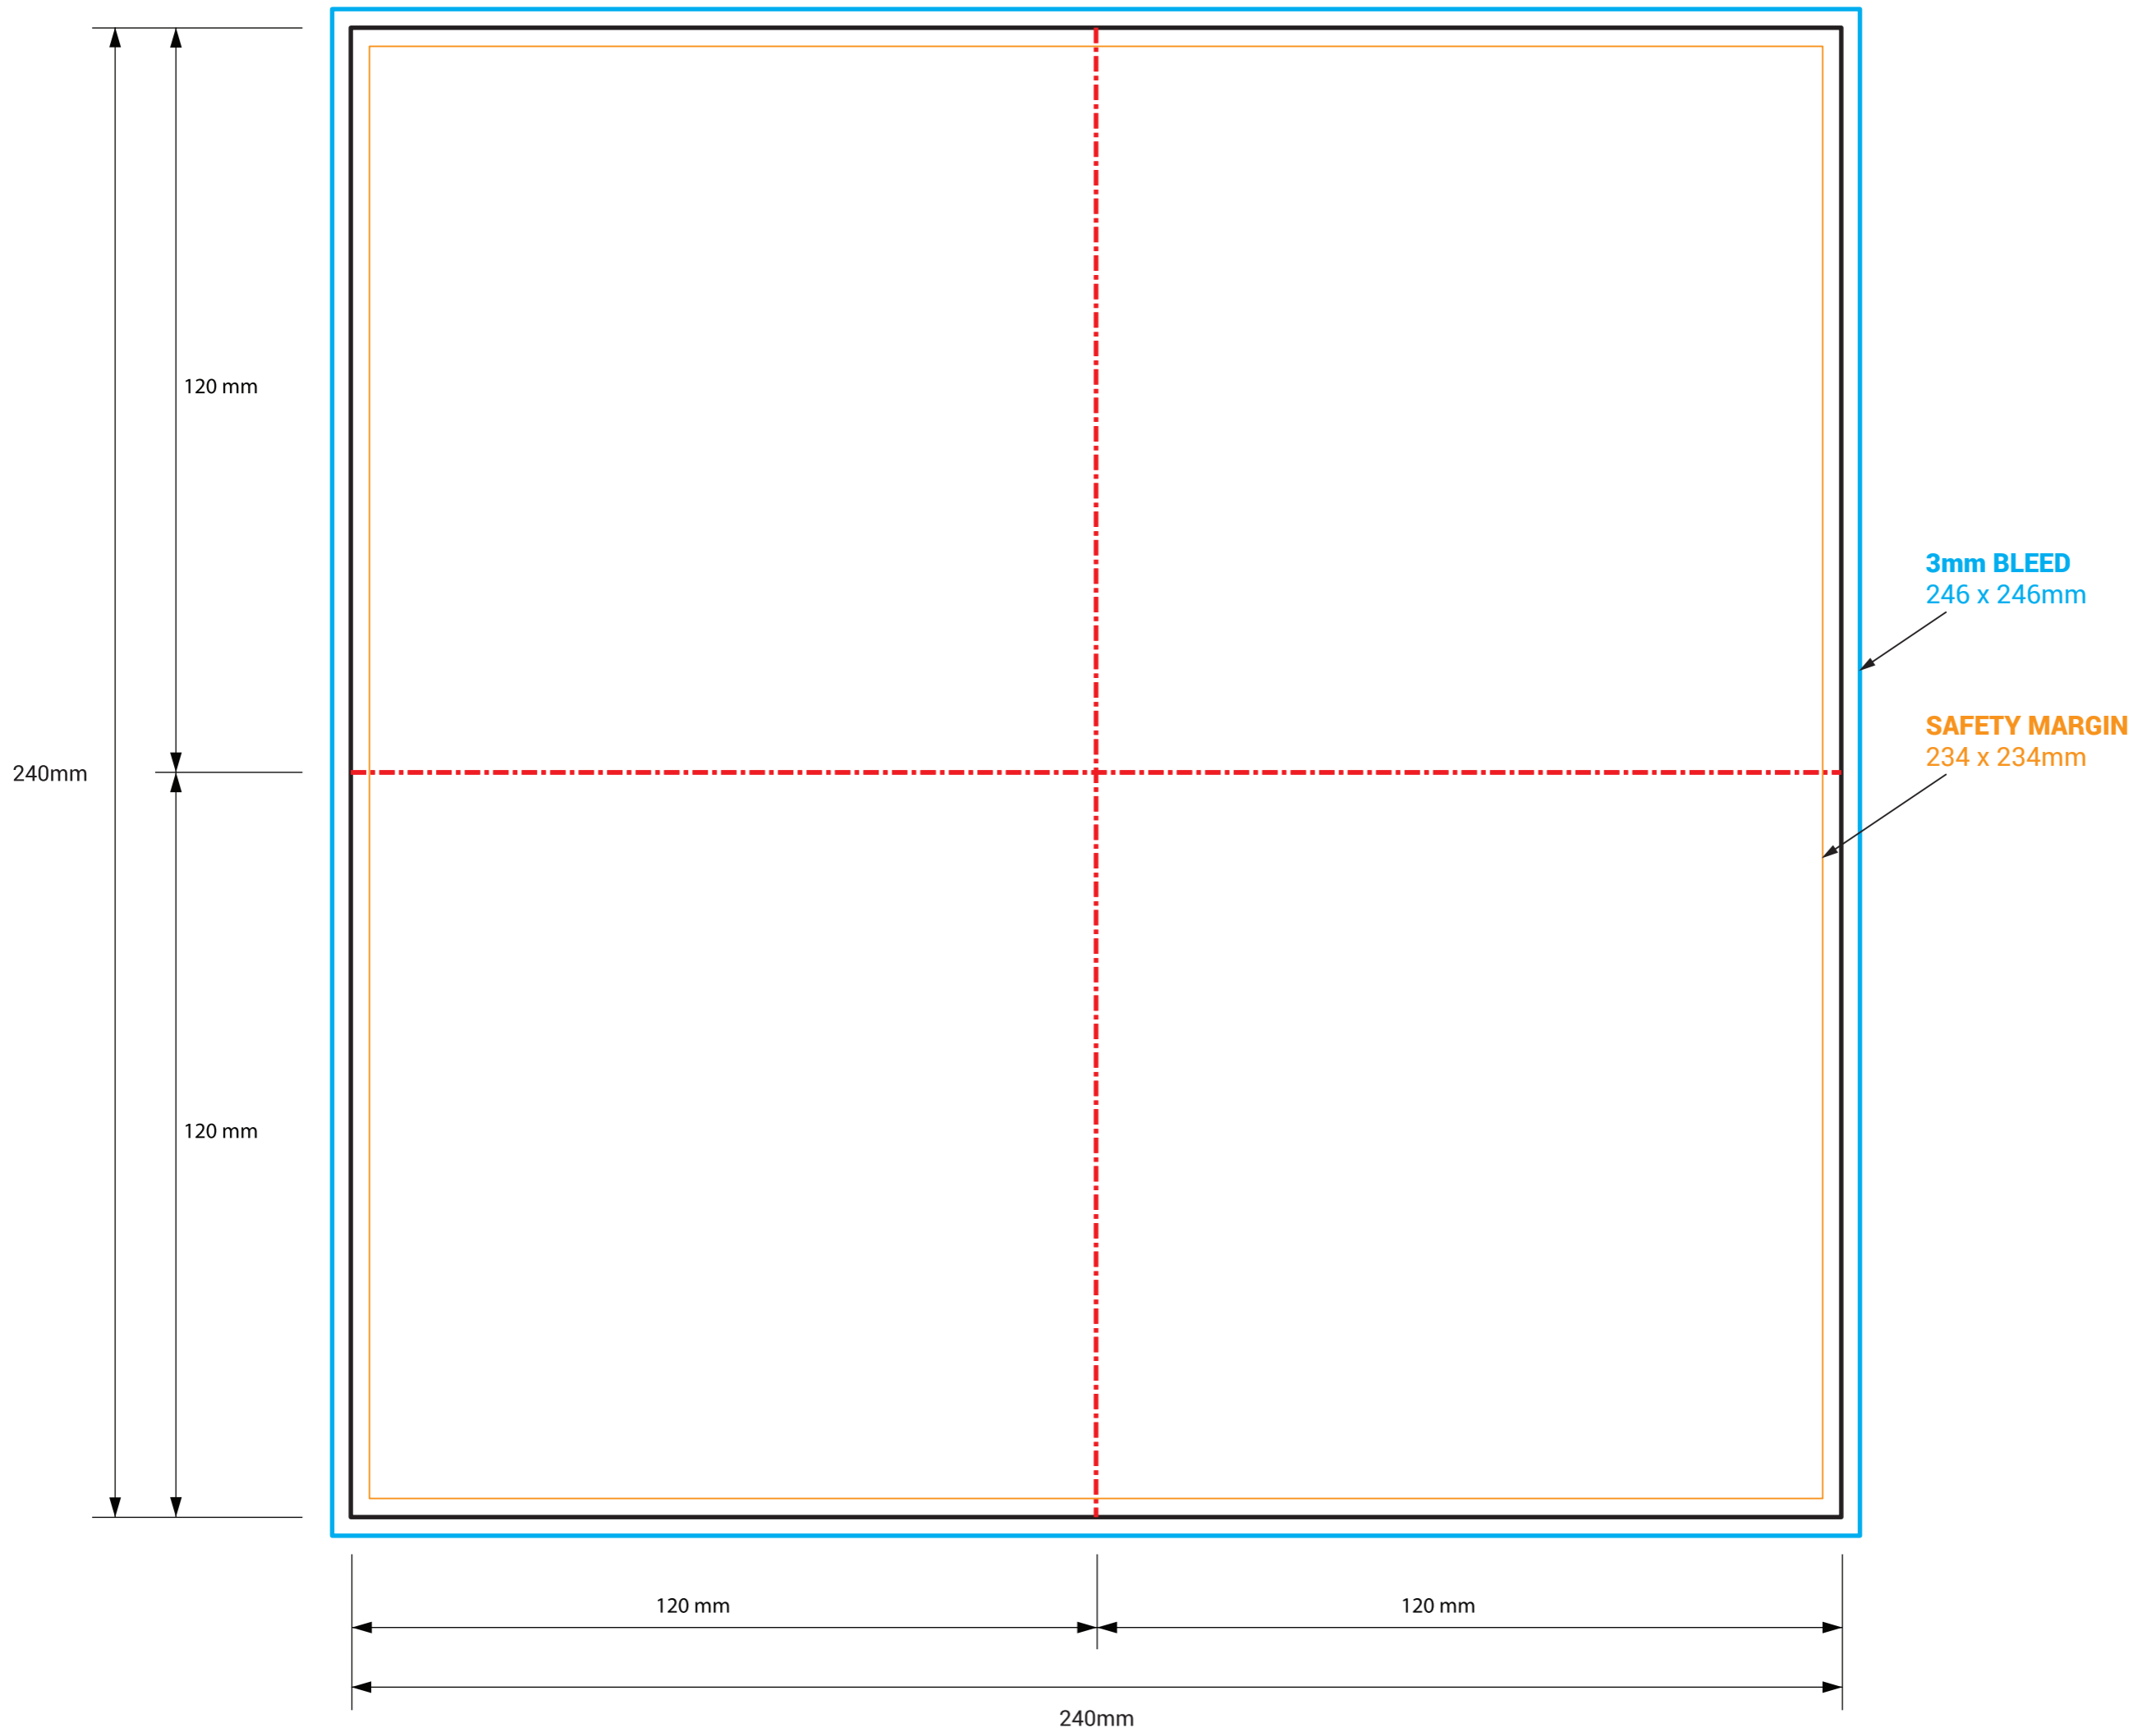

# 8 Page Booklet Poster Fold - Outside

**!** DO NOT INCLUDE THE TEMPLATE OR ANY OTHER NON-PRINT INFO IN THE FINAL PRINT READY PDF ART FILE.

**IMPORTANT**

- IMPORTANT INFO SHOULD MUST BE INSIDE SAFETY MARGINS
- FINAL ART MUST HAVE 3MM BLEED ON EACH CUT EDGE
- FINAL ART MUST BE CMYK AND 300 DPI
- PLEASE OUTLINE ALL FONTS
- SAVE ART AS PRINT READY PDF (Acrobat 6.0 (PDF 1.5) or higher)

# 8 Page Booklet Poster Fold - inside

**!** DO NOT INCLUDE THE TEMPLATE OR ANY OTHER NON-PRINT INFO IN THE FINAL PRINT READY PDF ART FILE.

**IMPORTANT**

- IMPORTANT INFO SHOULD MUST BE INSIDE SAFETY MARGINS
- FINAL ART MUST HAVE 3MM BLEED ON EACH CUT EDGE
- FINAL ART MUST BE CMYK AND 300 DPI
- PLEASE OUTLINE ALL FONTS
- SAVE ART AS PRINT READY PDF (Acrobat 6.0 (PDF 1.5) or higher)

- CUT
- - - FOLD
- BLEED
- SAFETY